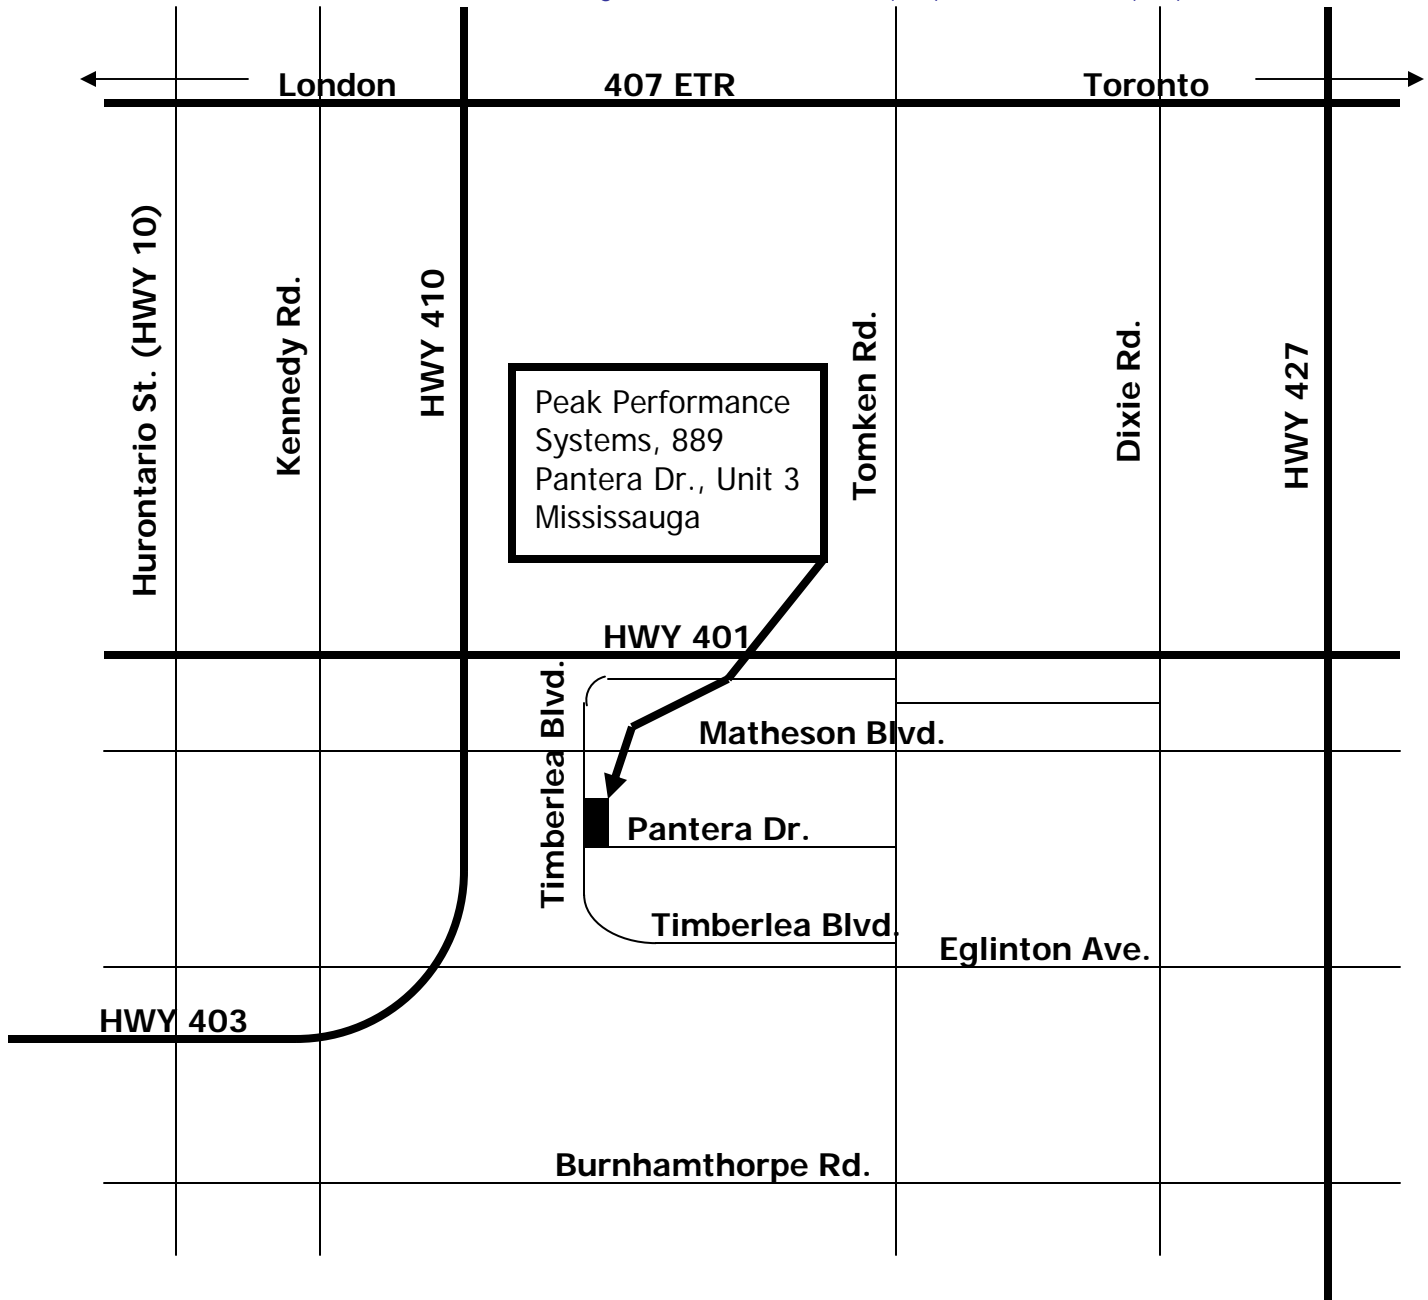

Peak Performance Systems

889 Pantera Drive, Unit 3, Mississauga, ON L4W 2R9 • Voice: (905) 206-0588 • Fax: (905) 206-0592

Directions:

From West of Mississauga: Exit 401 at Hurontario (HWY 10), south to Matheson...
or, exit 403 at Cawthra/Eglinton, go to traffic light at end of ramp and turn left, stay to the right toward Eglinton, at traffic light turn right onto Eglinton, then left onto Tomken...

From East of Mississauga: Exit 401 at Dixie, south to Matheson...
or, exit 407 at 427, south to 401, west to Dixie, south to Matheson... – **Note:** on 427, the exit for 401 west is approx. 2 kms south of the 409/401 east exit.